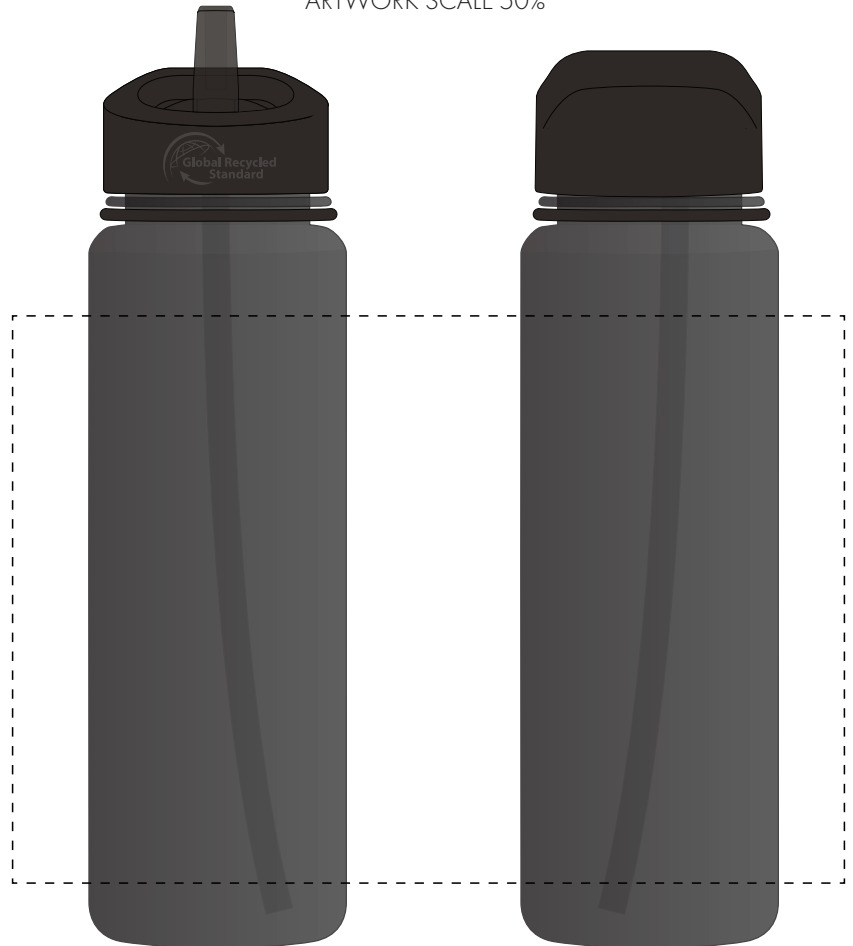

Your Ref:	Quantity:	Product Code: MG9608
Our Ref:	Version: 1	Product Colour: BLACK

PRINTING CONCERNS:**PRODUCT INFO: LOGO MAY NOT LINE UP TO SIPPER**

- Logos will be directly opposite
- Logos will NOT be directly opposite

We stock this item in the following colours

**PANTONE REFERENCE(S)**

Full Colour Printing

Product Image for visualisation
- colours may vary

ARTWORK SCALE 50%

The dashed line is to demonstrate print area and will not appear on your printed item